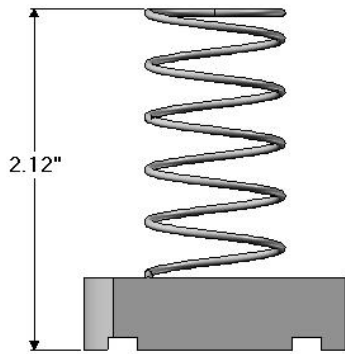

USN Series - Strut Channel Nuts

Strut Channel Nut w/
Long Spring

Strut Channel Nut w/
No Spring

Strut Channel Nut w/
Short Spring

Long Spring	
CSF P/N#	Thread
USN25S	1/4"-20
USN37S	3/8"-16
USN50S	1/2"-13
USN62S	5/8"-11

Short Spring	
CSF P/N#	Thread
USN25H	1/4"-20
USN37H	3/8"-16
USN50H	1/2"-13
USN62H	5/8"-11

No Spring	
CSF P/N#	Thread
USN25N	1/4"-20
USN37N	3/8"-16
USN50N	1/2"-13
USN62N	5/8"-11

Specifications subject to change. Please contact CSF Customer Service for more information.